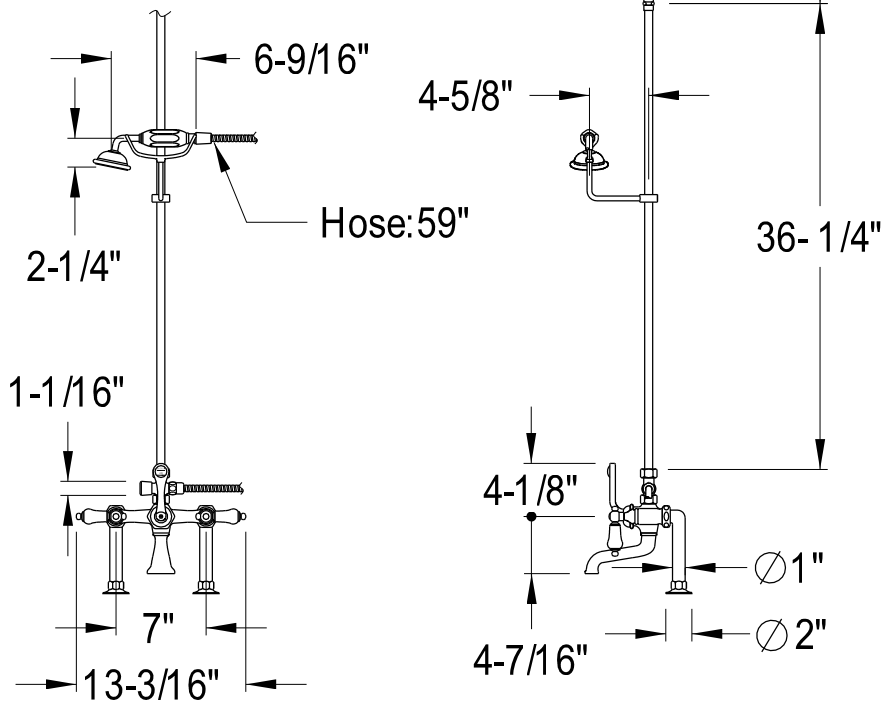

# CCK1171,5,8DPL

Shower Combo

CC2091,2,5,8  
Tub Waste & Overflow, 20 Gauge

CC481,2,5,8  
Straight Bath Supply

ABT130-4  
Adaptor 1/2" 1/2" IPS  
2" 1/2" IPS