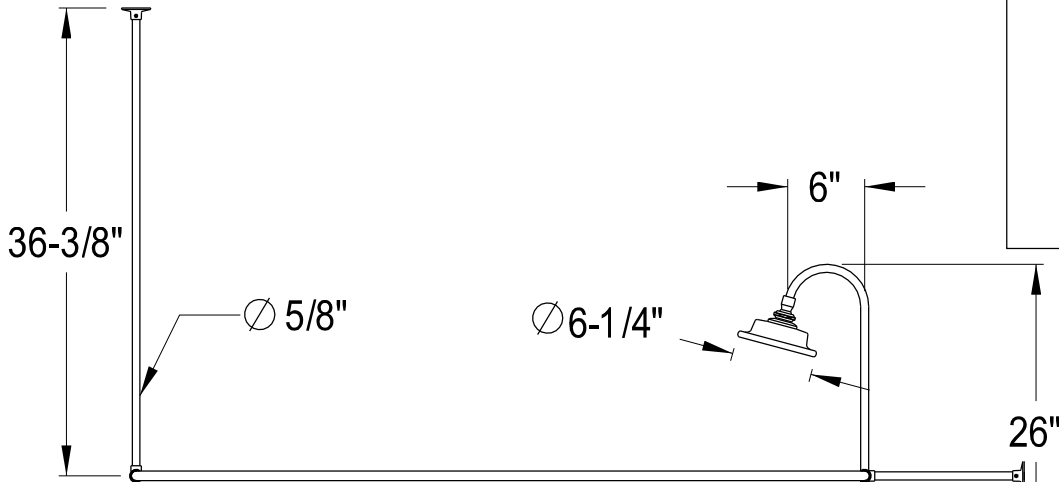

# CCK1171,5,8DPL

Shower Combo

CC2091,2,5,8  
Tub Waste & Overflow, 20 Gauge

CC481,2,5,8  
Straight Bath Supply

ABT130-4  
Adaptor 1/2" 1/2" IPS  
2" 1/2" IPS