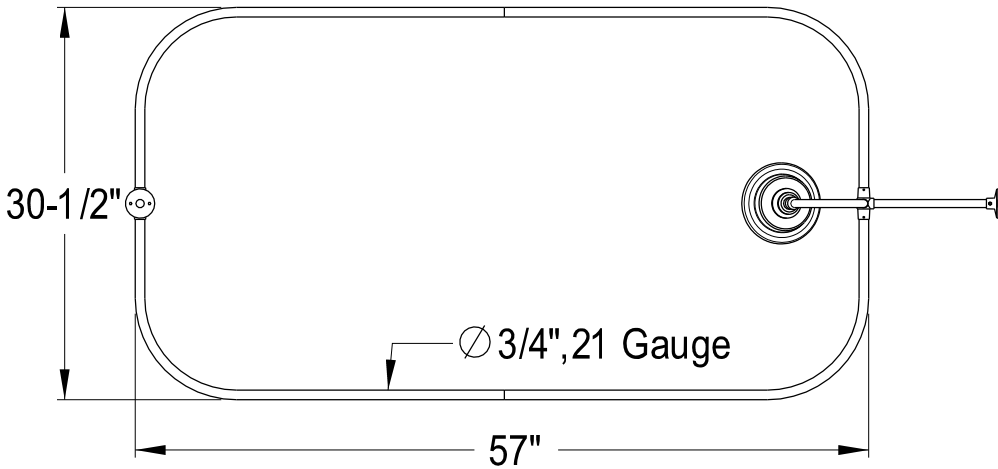

# CCK1171,5,8DPL

Shower Combo

CC2091,2,5,8  
Tub Waste & Overflow, 20 Gauge

CC481,2,5,8  
Straight Bath Supply

ABT130-4  
Adaptor 1/2" 1/2" IPS  
2" 1/2" IPS