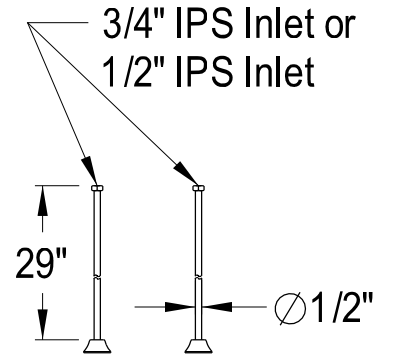

# CCK1171,5,8DPL

Shower Combo

CC2091,2,5,8  
Tub Waste & Overflow, 20 Gauge

CC481,2,5,8  
Straight Bath Supply

ABT130-4  
Adaptor 1/2" 1/2" IPS  
2" 1/2" IPS