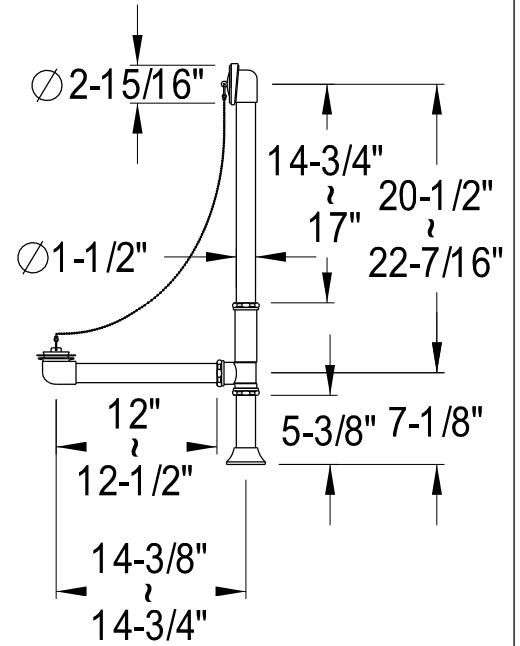

# CCK1171,5,8DPL

Shower Combo

CC2091,2,5,8  
Tub Waste & Overflow, 20 Gauge

CC481,2,5,8  
Straight Bath Supply

ABT130-4  
Adaptor 1/2" 1/2" IPS  
2" 1/2" IPS